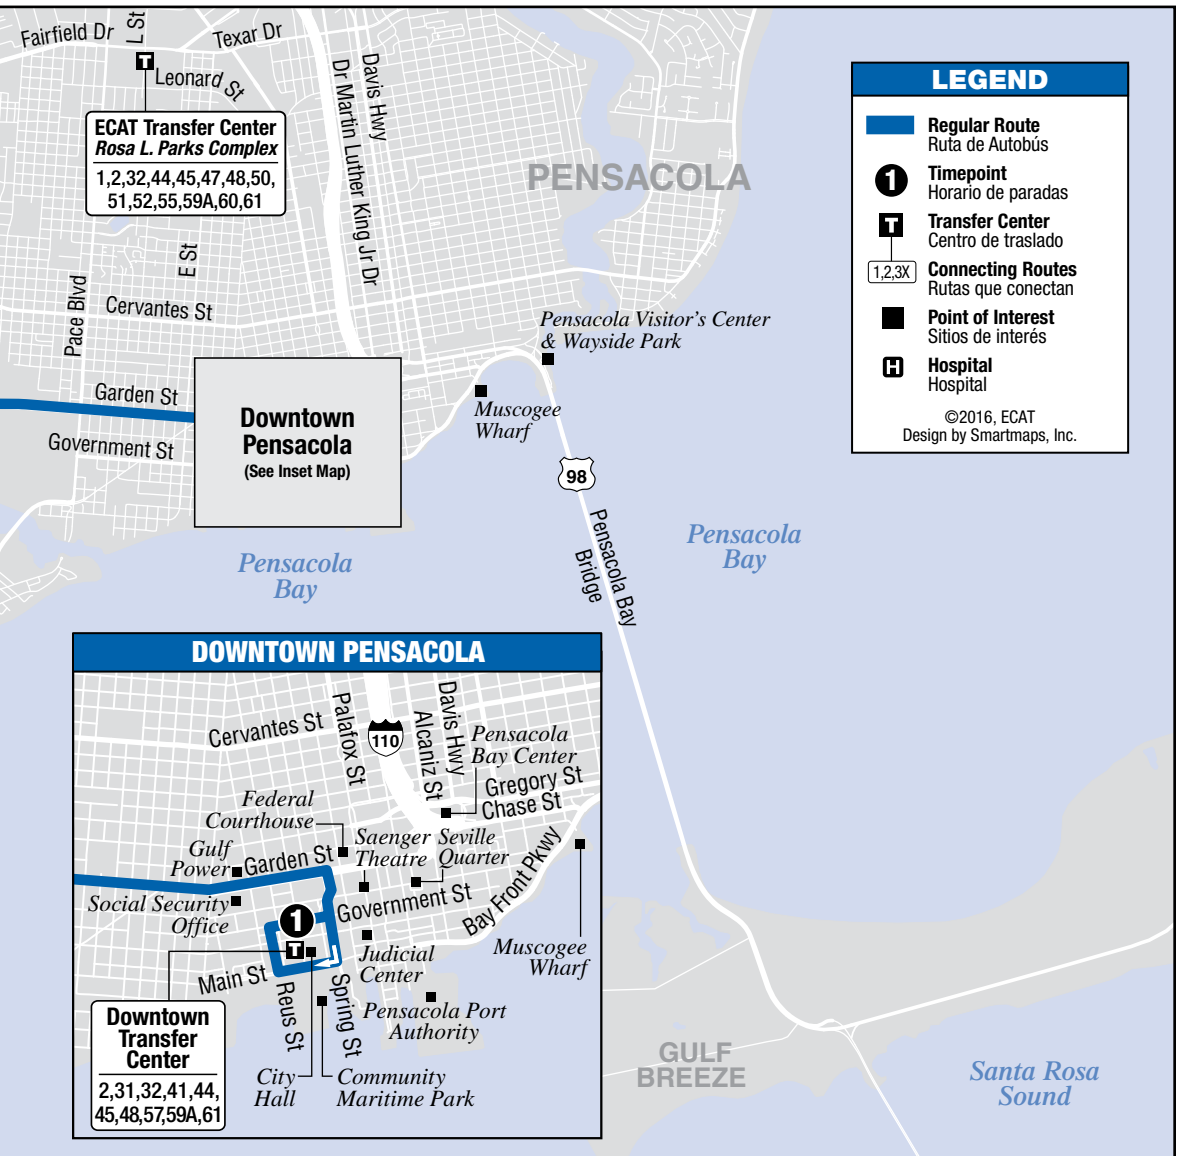

Route 58 Corry Station / Naval Hospital

Route 58 Schedule Horario de Ruta 58

MONDAY-FRIDAY / LUNES-VIERNES

	1 Downtown Transfer Center	2 VA Clinic	3 Highway 98 at Fairfield Dr	4 Highway 98 at Blue Angel Pkwy	5 Sorrento Rd at Blue Angel Pkwy (Target)	4 Highway 98 at Blue Angel Pkwy	3 Highway 98 at Fairfield Dr	2 VA Clinic	1 Downtown Transfer Center
AM	5:30	5:55	6:05	6:15	6:25	6:35	6:40	6:55	7:25
	7:30	7:55	8:05	8:15	8:25	8:35	8:40	8:55	9:25
	9:30	9:55	10:05	10:15	10:25	10:35	10:40	10:55	11:25
	11:30	11:55	12:05	12:15	12:25	12:35	12:40	12:55	1:25
PM	1:30	1:55	2:05	2:15	2:25	2:35	2:40	2:55	3:25
	3:30	3:55	4:05	4:15	4:25	4:35	4:40	4:55	5:25
	5:30	5:55	6:05	6:15	6:25	6:35	6:40	6:55	7:25

SATURDAY / SÁBADO

	1 Downtown Transfer Center T	2 VA Clinic	3 Highway 98 at Fairfield Dr	4 Highway 98 at Blue Angel Pkwy	5 Sorrento Rd at Blue Angel Pkwy (Target)	4 Highway 98 at Blue Angel Pkwy	3 Highway 98 at Fairfield Dr	2 VA Clinic	1 Downtown Transfer Center T
AM	7:30	7:55	8:05	8:15	8:25	8:35	8:45	9:00	9:25
	9:30	9:55	10:05	10:15	10:25	10:35	10:45	11:00	11:25
PM	11:30	11:55	12:05	12:15	12:25	12:35	12:45	—	1:25
	1:30	—	2:05	2:15	2:25	2:35	2:45	—	3:25
	3:30	—	4:05	4:15	4:25	4:35	4:45	—	5:25
	5:30	—	6:05	6:15	6:25	6:35	6:45	—	7:25