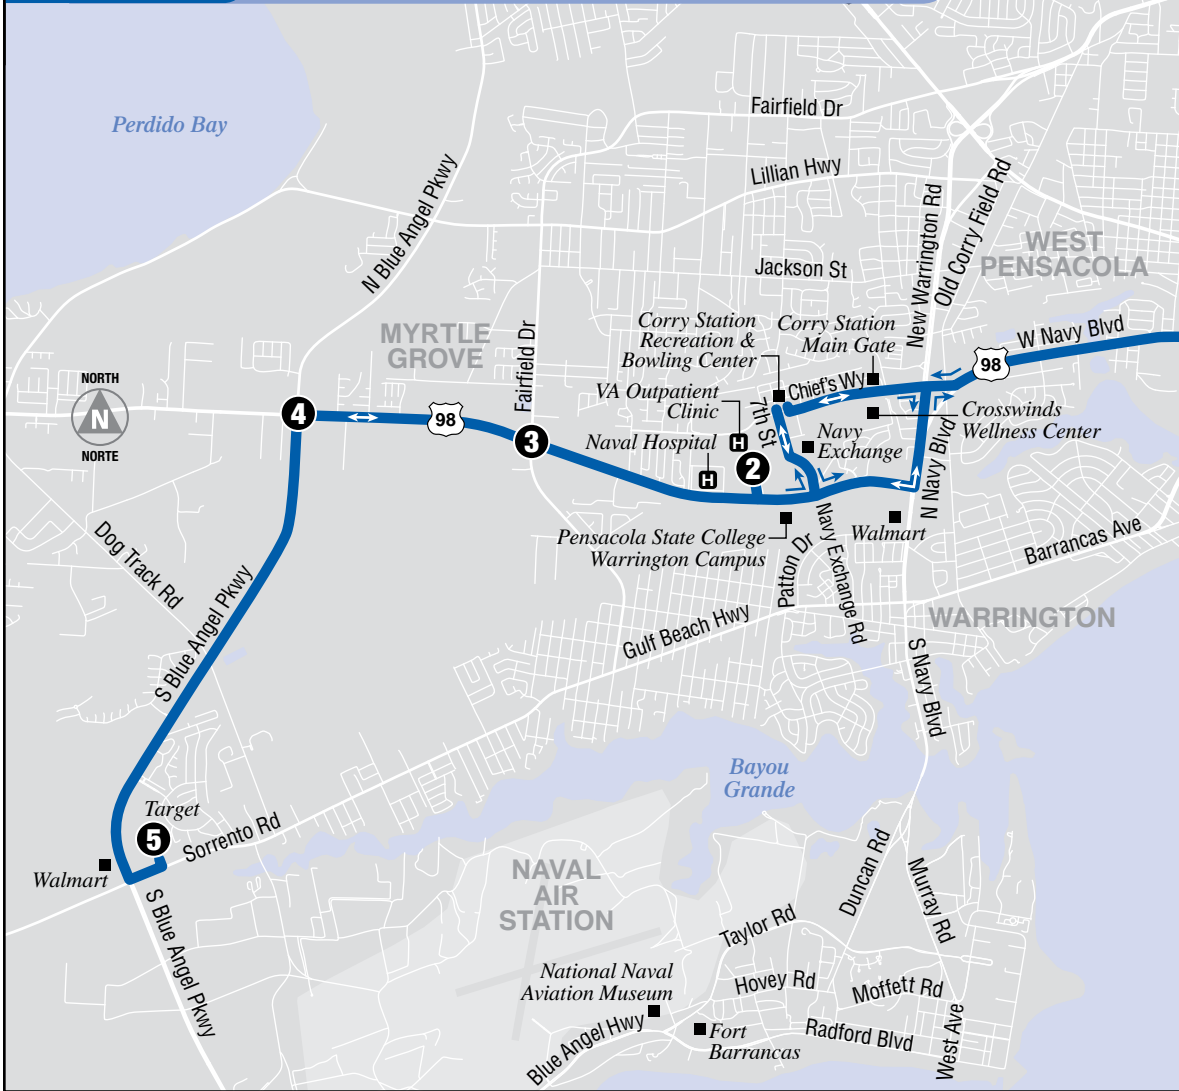

Route 58 Corry Station / Naval Hospital

Route 58 Schedule Horario de Ruta 58

MONDAY-FRIDAY / LUNES-VIERNES

	1 Downtown Transfer Center	2 VA Clinic	3 Highway 98 at Fairfield Dr	4 Highway 98 at Blue Angel Pkwy	5 Sorrento Rd at Blue Angel Pkwy (Target)	4 Highway 98 at Blue Angel Pkwy	3 Highway 98 at Fairfield Dr	2 VA Clinic	1 Downtown Transfer Center
AM	5:30	5:55	6:05	6:15	6:25	6:35	6:40	6:55	7:25
	7:30	7:55	8:05	8:15	8:25	8:35	8:40	8:55	9:25
	9:30	9:55	10:05	10:15	10:25	10:35	10:40	10:55	11:25
	11:30	11:55	12:05	12:15	12:25	12:35	12:40	12:55	1:25
PM	1:30	1:55	2:05	2:15	2:25	2:35	2:40	2:55	3:25
	3:30	3:55	4:05	4:15	4:25	4:35	4:40	4:55	5:25
	5:30	5:55	6:05	6:15	6:25	6:35	6:40	6:55	7:25

SATURDAY / SÁBADO

	1 Downtown Transfer Center T	2 VA Clinic	3 Highway 98 at Fairfield Dr	4 Highway 98 at Blue Angel Pkwy	5 Sorrento Rd at Blue Angel Pkwy (Target)	4 Highway 98 at Blue Angel Pkwy	3 Highway 98 at Fairfield Dr	2 VA Clinic	1 Downtown Transfer Center T
AM	7:30	7:55	8:05	8:15	8:25	8:35	8:45	9:00	9:25
	9:30	9:55	10:05	10:15	10:25	10:35	10:45	11:00	11:25
PM	11:30	11:55	12:05	12:15	12:25	12:35	12:45	—	1:25
	1:30	—	2:05	2:15	2:25	2:35	2:45	—	3:25
	3:30	—	4:05	4:15	4:25	4:35	4:45	—	5:25
	5:30	—	6:05	6:15	6:25	6:35	6:45	—	7:25