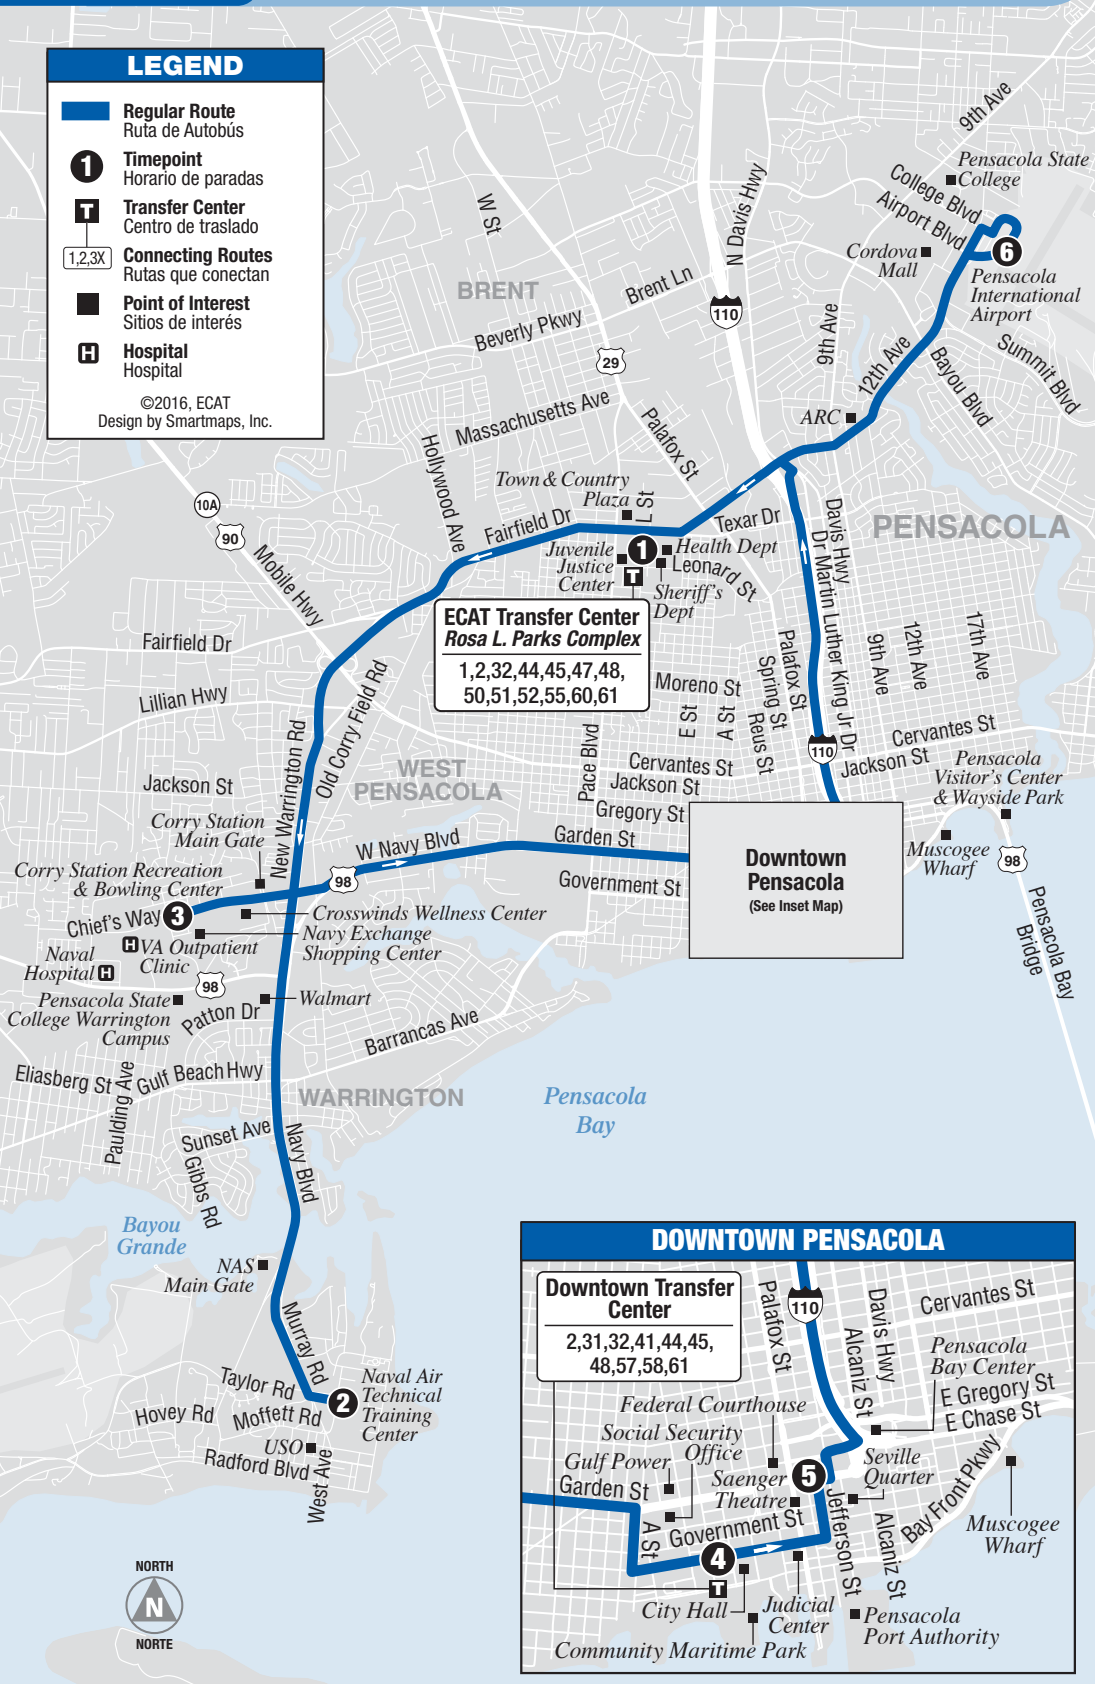

Route 59A Naval Air Technical Training Center / Pensacola Int'l Airport

LEGEND

- Regular Route**
Ruta de Autobús
- 1** **Timepoint**
Horario de paradas
- T** **Transfer Center**
Centro de traslado
- 1,2,3X **Connecting Routes**
Rutas que conectan
- Point of Interest**
Sitios de interés
- H** **Hospital**
Hospital

©2016, ECAT
Design by Smartmaps, Inc.

**ECAT Transfer Center
Rosa L. Parks Complex**
1,2,32,44,45,47,48,
50,51,52,55,60,61

**Downtown
Pensacola**
(See Inset Map)