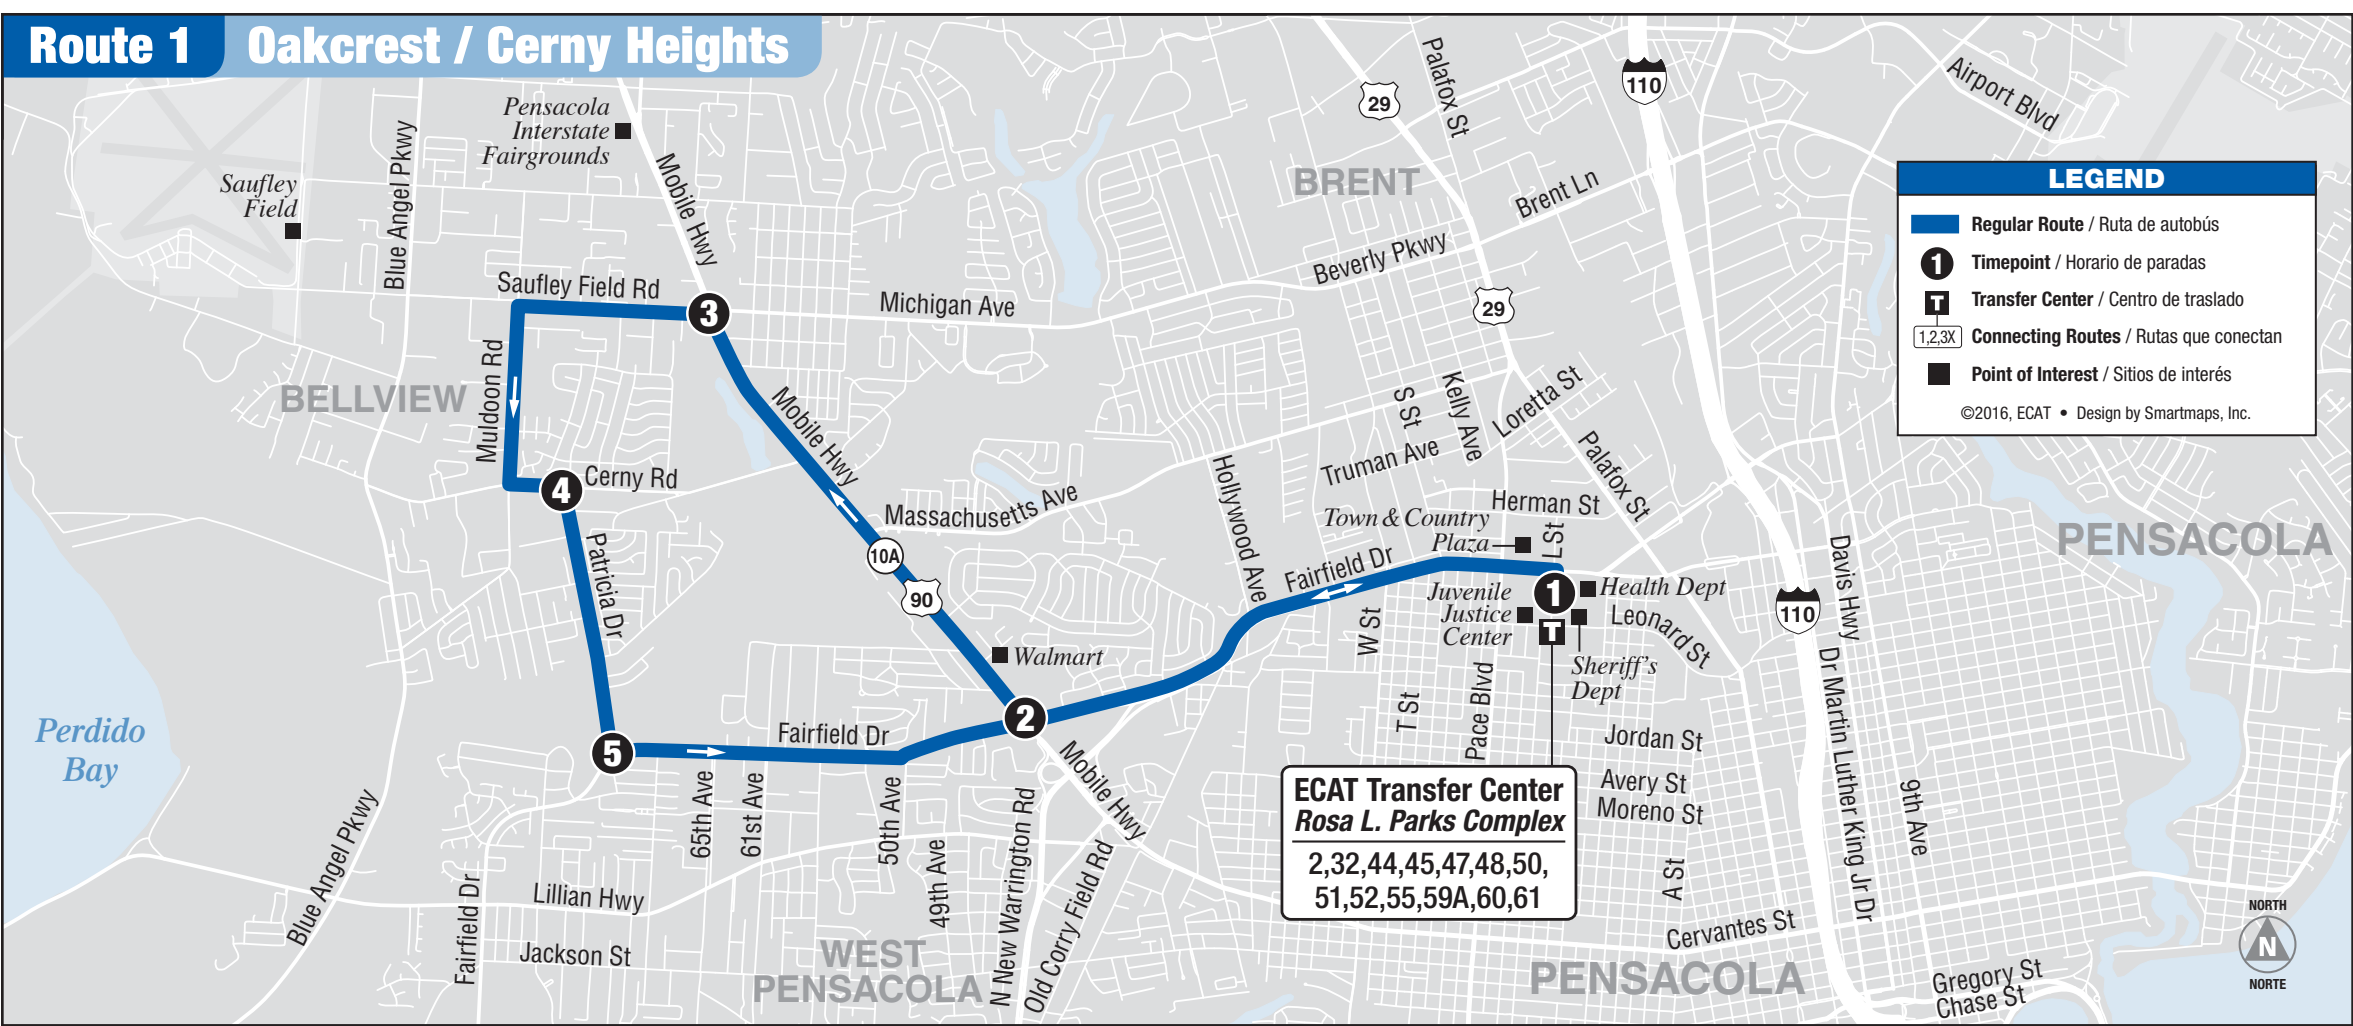

Route 1 Oakcrest / Cerny Heights

LEGEND

- Regular Route / Ruta de autobús
- 1** Timepoint / Horario de paradas
- T** Transfer Center / Centro de traslado
- 1,2,3X Connecting Routes / Rutas que conectan
- Point of Interest / Sitios de interés

©2016, ECAT • Design by Smartmaps, Inc.

**ECAT Transfer Center
Rosa L. Parks Complex**
2,3,2,44,45,47,48,50,
51,52,55,59A,60,61